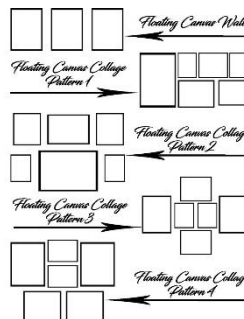

# projection mappingtx

- All packages include:**
- 🎨 Consultation – floating canvas design
  - 🎨 Creation of mapped scenes (images or videos)
  - 🎨 Set-up and mapping of design at event
  - 🎨 Projector(s), stand(s) and skirting
  - 🎨 Canvas frames, hanging structure and b/w drapery
  - 🎨 On-site technician for event (4 hrs.)
  - 🎨 Additional time (\$ 150.00/hr.)

***\$500 Payment Required to Reserve Date***

**Packages: (HD Quality Images and Videos Required)**

**Pkg. 1: Floating Canvas Wall (4 hrs.)**

- (3) 24x36 inch canvases
- (15) scenes

**Pkg. 2: Floating Canvas Collage (4 hrs.)**

- (6) various canvas sizes (24x36, 18x24, 16x20, 12x16)
- choice of (1) pre-established design option
- (15) scenes

**\$ 950.00**

**\$ 1550.00**

**Accent Canvases & Upgrades:**

**Dual Accent Canvases on Totems (4 hrs.)**

- (2) 11 x 14 inch canvas
- (2) totems, featuring (1) canvas with easel, per totem
- choice of black or white totem covering
- (5) scenes

**\$ 750.00**

**Additional Scene(s)**

**\$ 100.00 ea.**

**Backdrop** - Based on available colors